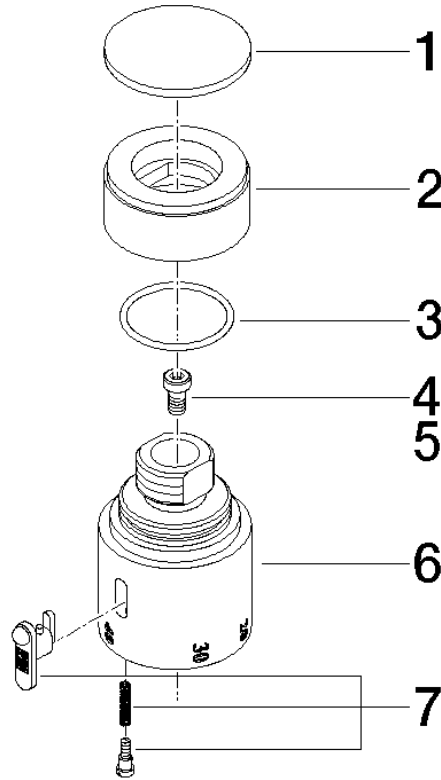

## Temperature control handle - Platinum

MADISON

---

11 420 220

11 420 220

11 420 220

Parts for other finishes can be found here: [Chrome](#)

### Spare parts list

No.	Item Number	Name	Quantity used	Delivery time
3	09 14 10 040 90	seal	1	2
4	90 30 30 027 00 90	screw	1	2
5	09 30 33 004 90	screw	1	2
7	90 21 33 020 00 90	handle	1	2